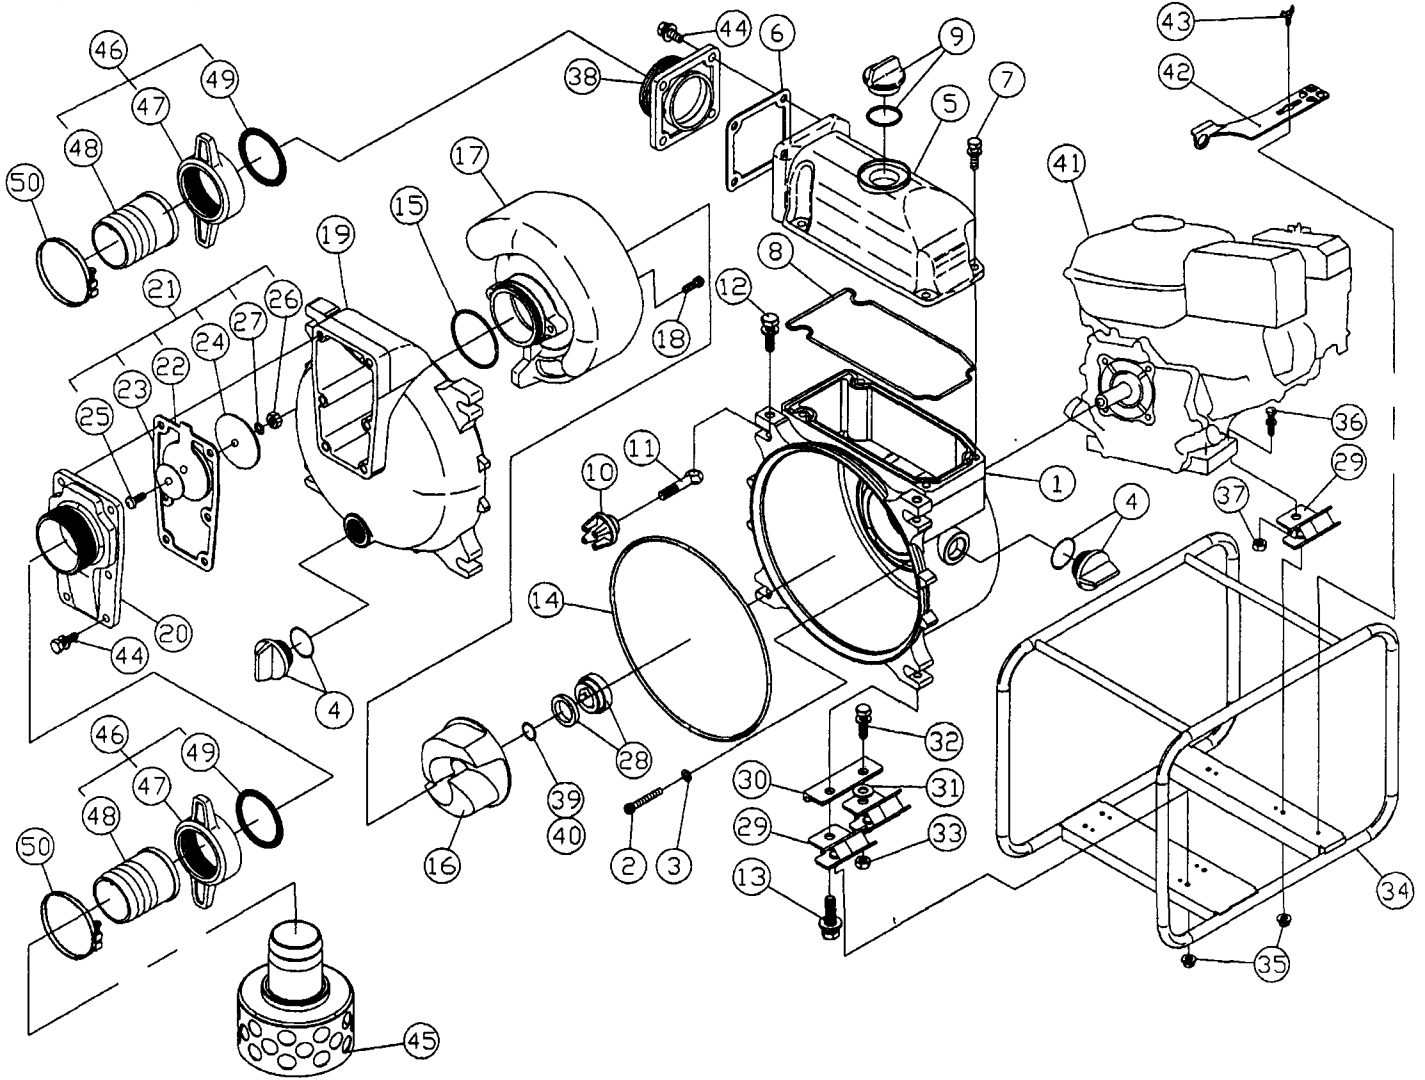

KTH-100X

DRG NO.012877801 MODEL: KTH-100X FORM: KTH-100X-BAF

No.	PARTS CODE	PARTS NAME	QTY	MATERIAL	SIZE	PRICE	No.	PARTS CODE	PARTS NAME	QTY	MATERIAL	SIZE	PRICE
1	0118150	KTH-100X PUMP BODY	1	ADC		¥5,980	26	827419008	HEXAGON NUT	1	SWRM	M8	¥40
2	0118492	HEXAGON SOCKET BOLT	4	SCM	M8X50	¥40	27	843822008	SPRING WASHER	1		φ8	¥40
3	0118493	WASHER	4	A1100 PH14(ALUMINIUM)	φ8	¥40	28	0115878	KTH-80X MECHANICAL SEAL	1	EH701-25 SIC X SIC		¥4,080
4	0118079	25A PLUG SET	2			¥90	29	0118172	WT CUSHION RUBBER	8	CR 80°		¥390
5	0118148	KTH-100X DELIVERY HOUSING	1	ADC		¥1,090	30	0118273	RUBBER MOUNT	2	SPC	T4.5	¥130
6	0110750	DELIVERY FLANGE PACKING	1	CR		¥240	31	846211012	WASHER	2		12	¥40
7	743119083	HEXAGON BOLT	4	SWRM	M10X30	¥40	32	743119078	HEXAGON BOLT	2	SWRM	M12X25	¥40
8	0115548	KTH-80X HEAD PACKING	1	NBR70°		¥100	33	827419012	HEXAGON NUT	2	SWRM	M12	¥40
9	0118450	32A PLUG SET	1			¥130	34	0117702	KTH-100X-BAA BASE SET	1		NO.388	¥4,190
10	0115590	KTH-80X KNOB	4			¥390	35	842319008	SPRING NUT	8	SWRM	M8	¥40
11	0115580	KTH-80X COVER BOLT	4	S35C		¥160	36	743119087	HEXAGON BOLT	2	SWRM	M10X40	¥40
12	743119083	HEXAGON BOLT	2	SWRM	M12X45	¥50	37	827419010	HEXAGON NUT	2	SWRM	M10	¥40
13	743119084	HEXAGON BOLT	2	SWRM	M12X50	¥40	38	0118188	KTR-100 SUCTION FLANGE	1			¥2,200
14	0115579	KTH-80X FRONT COVER PACKING	1	NBR		¥180	39	0110581	KTH-100X ADJUSTING WASHER	1	BSP		¥40
15	0118270	KTH-100X O-RING	1	NBR φ104.5X φ3.5		¥100	40	0118405	KTH-100X ADJUSTING WASHER	2	BSP1	0.1MM	¥40
16	0115628	KTH-100X IMPELLER	1	HRFC		¥13,820	41	0114479	ENGINE WITH ALART	1	GX340K1PKX2		
17	0116488	KTH-100X VOLUTE CASING	1	FCD		¥14,400	42	0118204	KTH-100X TOOL	1	SPC		¥600
18	0116419	HEXAGON SOCKET BOLT	3	SUS	M8	¥120	43	741305153	WING BOLT	1	SUS	M8X15	¥140
19	0118490	KTH-100X FRONT COVER (KOSHIN)	1	ADC		¥4,840	44	743119080	HEXAGON BOLT	10	SWRM	M12X35	¥40
20	0118268	SE-100 SUCTION FLANGE	1	AC		¥3,280	45	0110979	KTH-100X STRAINER	1	SPC		¥2,080
21	0118261	SE-100 CHECK VALVE	1			¥700	46	0117839	COUPLING SET	2	AC		¥3,970
22	0110751	SE-100-A CHECK VALVE PACKING	1	CR		¥350	47	0118189	SE-100A COUPLING	2	AC		¥1,690
23	0111218	OUTER WEIGHT	1	SPC		¥90	48	0110471	SE-100 HOSE NIPPLE	2	AC		¥2,080
24	0110474	INNER WEIGHT	1	SPC		¥280	49	0111478	100A COUPLING PACKING	2	NBR		¥200
25	703319128	* SCREW	1	SWRM	MBX16	¥40	50	840407120	HOSE BAND	3		72(48-127)	¥220