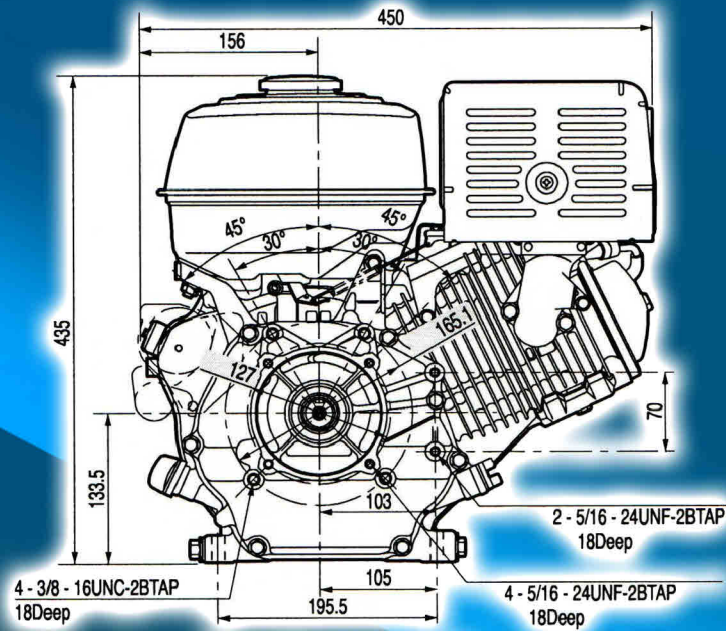

Villiers G390VFQ

Front View